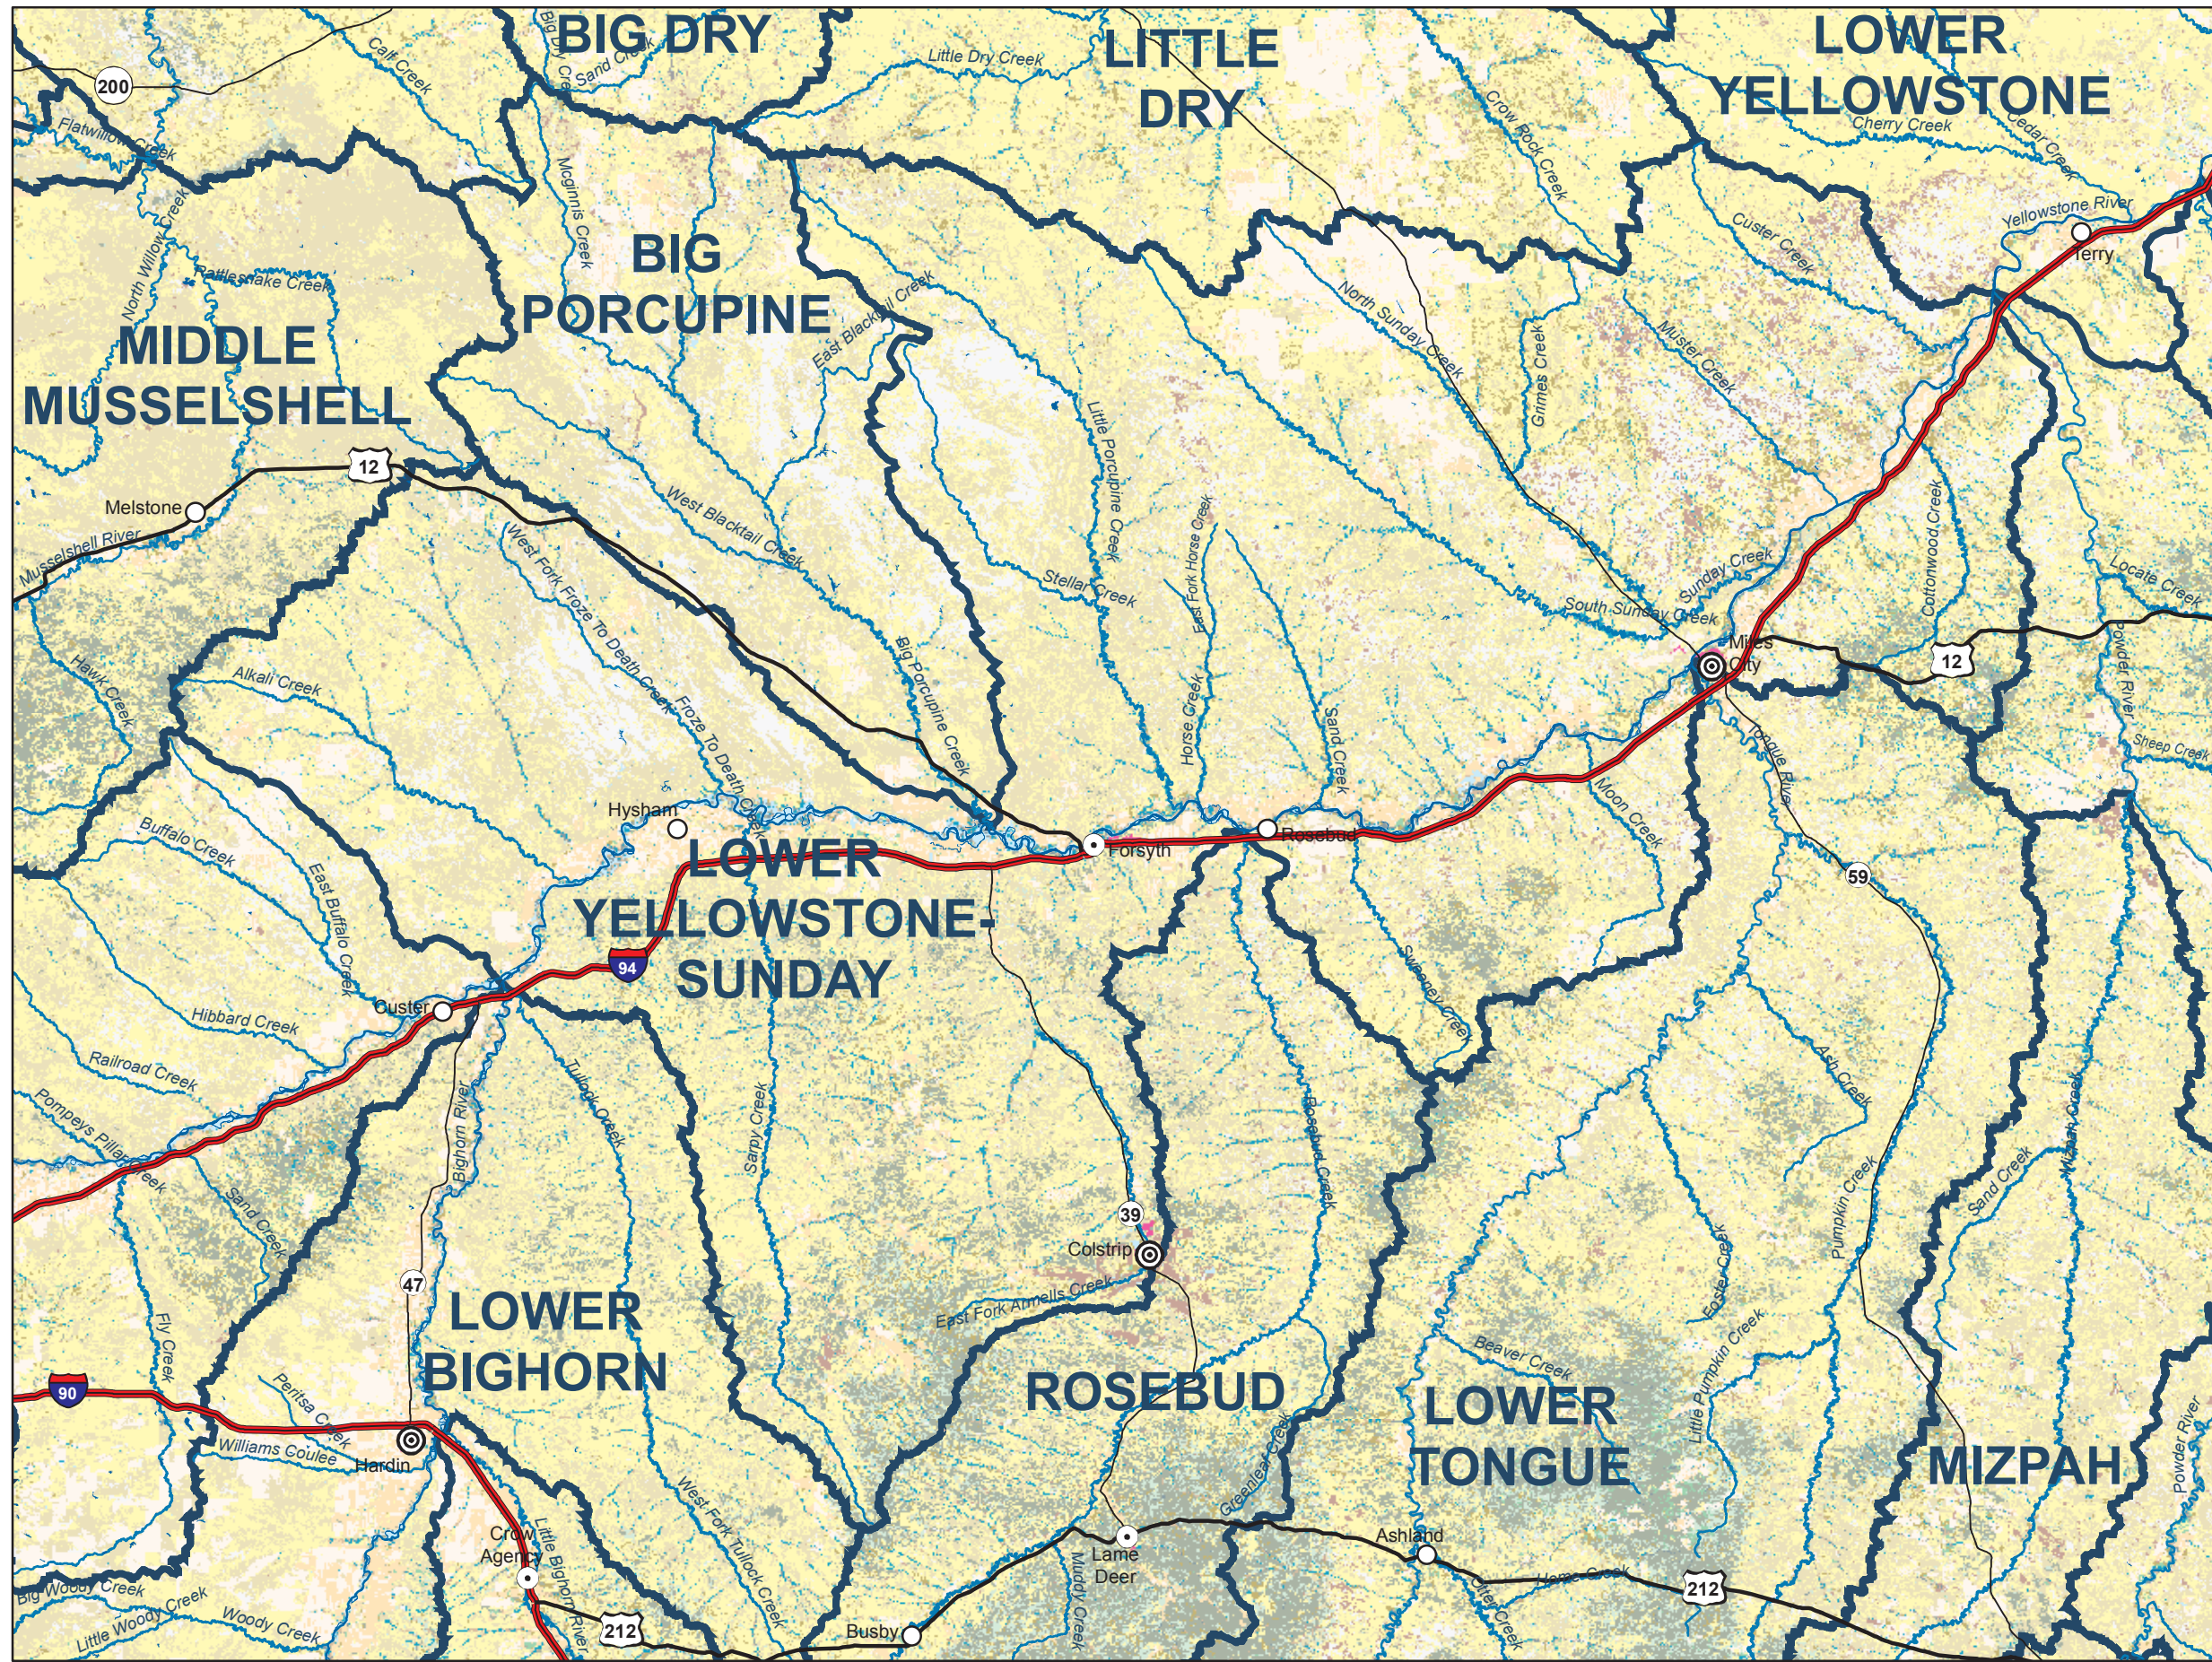

LOWER YELLOWSTONE-SUNDAY

HUC 10100001

Legend

- Lake - Reservoir
- Perennial River
- Sub Basin (Fourth Code)
- Land Cover - Use**
- Urban
- Dryland Agriculture
- Irrigated Agriculture
- Upland Grassland
- Moist Grassland
- Dry Shrubland
- Tree/Grassland
- Mixed Deciduous Forest
- Conifer Forest
- Herbaceous Dominated Riparian
- Shrub Dominated Riparian
- Tree Dominated Riparian
- Water
- Barren
- Badlands
- Cloud

Map Scale: 1:700,000